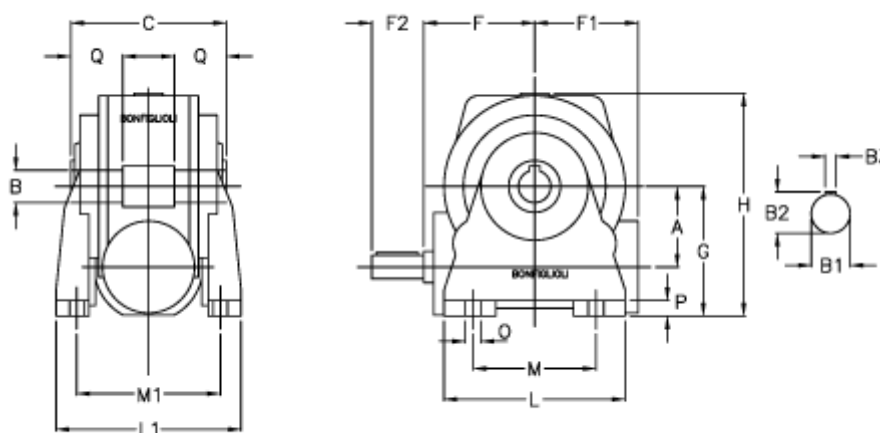

Data Sheet

Article number: 3901030030100

Description: Worm gear with solid input shaft
VF 30N-30-HS

Measures

a	= 30.0	F1 = 46	O = 6.5
B	= 14	F2 = 20	P = 8
B1	= 9	g = 55	Q = 20.5
B2	= 10.2	H = 96.0	
B3	= 3	L = 80	
C	= 55	L1 = 80	
Description = VF 30N-xx-HS		m = 50	
F	= 50.0	M1 = 66.0	